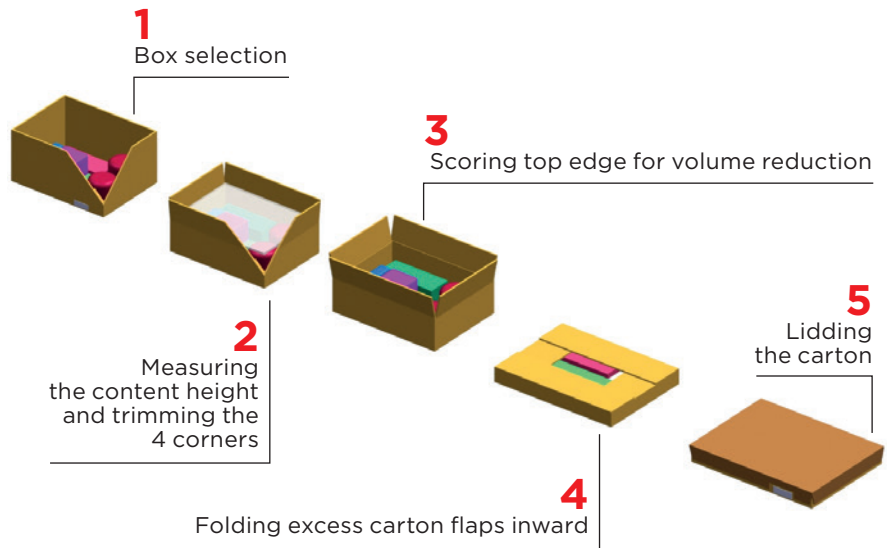

5 BASIC STEPS OF JIVARO PROCESS